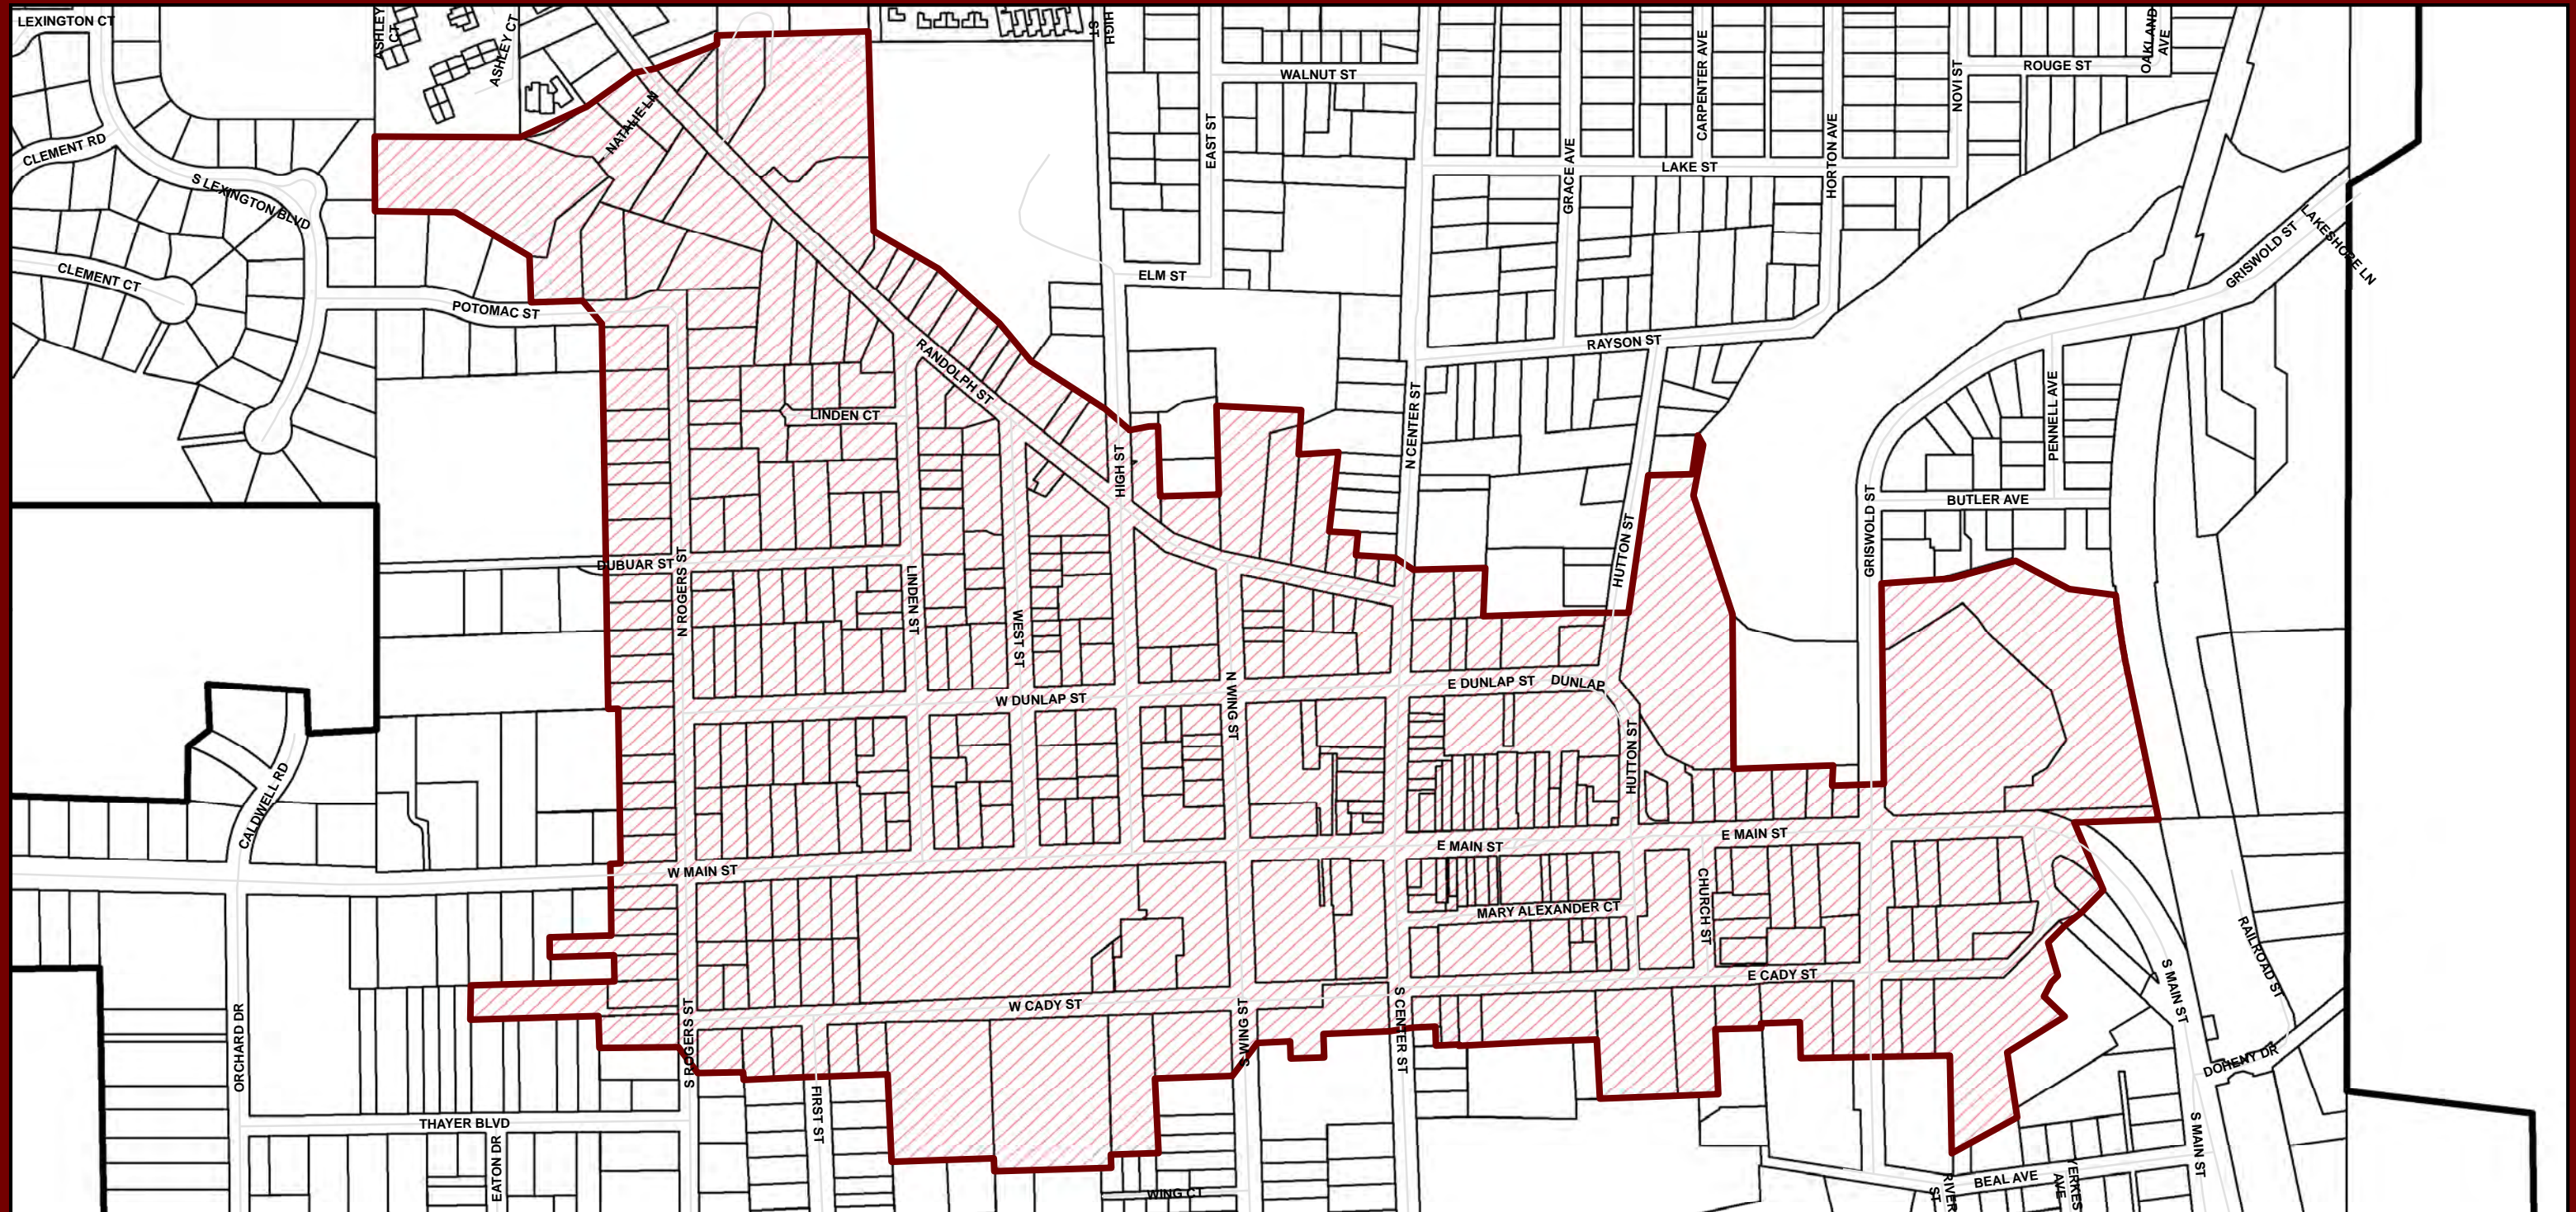

CITY OF NORTHVILLE HISTORIC DISTRICT BOUNDARY

WWW.CI.NORTHVILLE.MI.US

- Historic District Boundary
- Historic District
- Parcel Boundary
- City Boundary
- Road Centerline

1 inch = 400 feet

PUBLICATION DATE: FEBRUARY 14, 2017